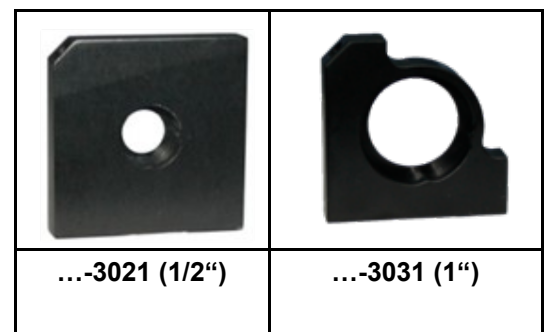

E-MDI

E-MDI

The **Easy MDI** is a low cost version of the MDI mirror mount. But the Easy MDI also guarantees a precise and repeatable adjustment for one inch optics.

Features:

- Precisely adjustable
- Low price
- Available with following front plates
- Fine thread screw Model 8

The difference to the original MDI:

- no carbide spikes
- smaller back plate
- without thread but with lowering for M4 screws
- only available with 2 screws with **250 $\mu\text{m}/\text{turn}$ (100 TPI)**
- Smaller knurled head